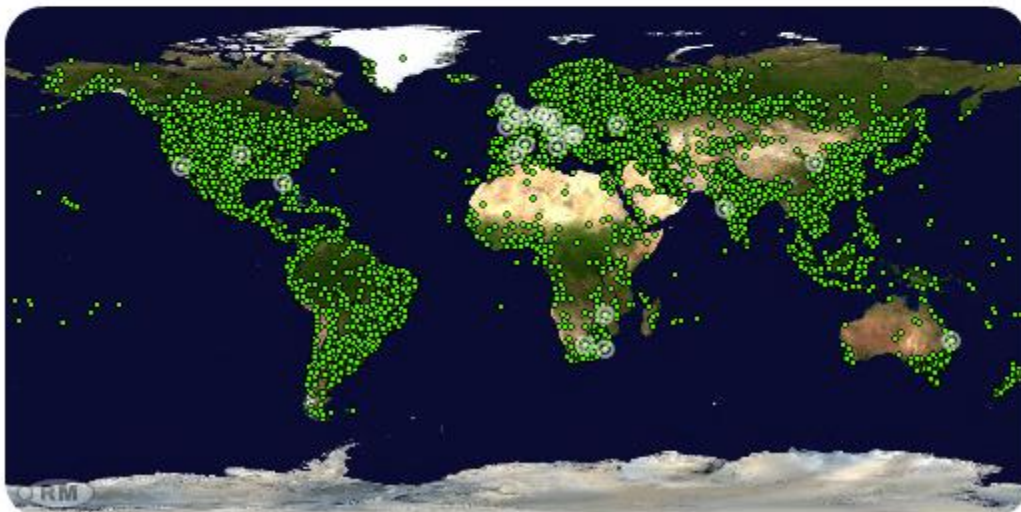

### 135 Recent Pageviews:

- 03:46:03  
Japan  
Tokyo, Tokyo
- 03:46:03  
United States  
Los Angeles, California
- 03:46:02 | IPv6  
Germany  
Herne, Nordrhein-Westfalen
- 03:46:01  
Spain  
Leganés, Comunidad de Madrid
- 03:45:57  
Europe
- 03:45:56  
France  
Cessenon-sur-Orb, Languedoc-Roussillon
- 03:45:55  
Japan  
Tokyo, Tokyo
- 03:45:50  
Spain  
Leganés, Comunidad de Madrid
- 03:45:47  
United States  
Los Angeles, California
- 03:45:42  
Japan

## Global Statistics

Visits from 227 countries registered.

**Visitor count below updated real time**

*Recent visits within 24 hours reflected with country and flag on map below:*

**3,357,310 Visits**

## 24 Hour Visitor Chart

## Global Statistics

Visits from 227 countries registered.

**Visitor count below updated real time**

***Recent visits within 24 hours reflected with country and flag on map below:***

**3,357,302 Visits**