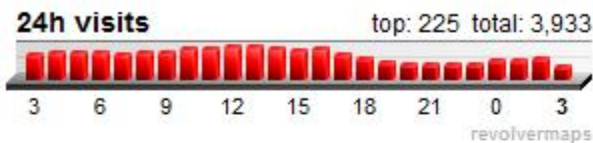

## Global Statistics

Visits from 227 countries registered.

**Visitor count below updated real time**

*Recent visits within 24 hours reflected with country and flag on map below:*

**3,357,310 Visits**

## 24 Hour Visitor Chart