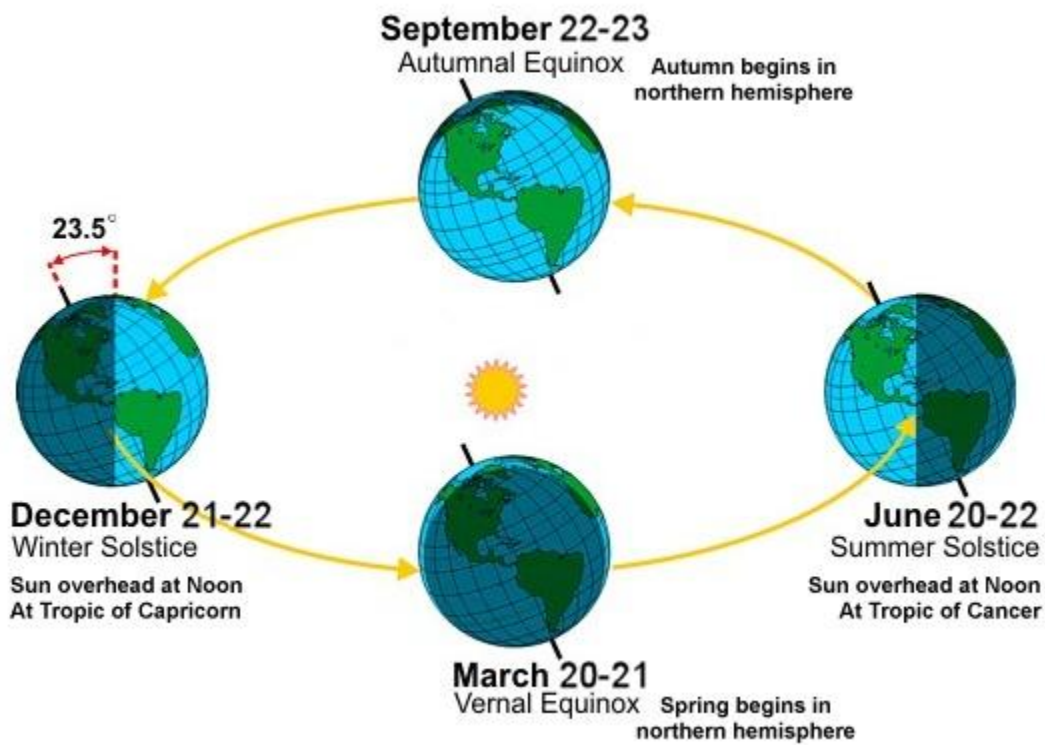

<http://coyhwh.com/en/audio/singleFile/Shavuot%2008.mp3>

Notes:

Jerusalem is the center point of Elohim's work on earth.

Lev 23:10-11 Land of Canaan given to Israel, omer to be offered.

Psalms 137:1-6 Desire for promised land

[https://video.search.yahoo.com/video/play;\\_ylt=A0LEV72AlytXHWcAM9MnnlIQ;\\_ylu=X3oDMTEzdGtqNjEzBGNvbG8DYmYxBHBvcwMyBHZ0aWQDRkZSVlBSXzEEc2VjA3Nj?p=picture+of+earth%26%2339%3Bs+revolution+around+the+sun&back=https%3A%2F%2Fsearch.yahoo.com%2Fyhs%2Fsearch%3Fp%3Dpicture%2Bof%2Bearth%2527s%2Brevolution%2Baround%2Bthe%2Bsun%26ei%3DUTF-8%26hsimp%3Dyhs-004%26hspart%3Dmozilla&fr=yhs-mozilla-004&turl=http%3A%2F%2Fts4.mm.bing.net%2Fth%3Fid%3DOVP.V2ec817b01b185782cbdbd7715d3d79a8%26pid%3D15.1&rurl=https%3A%2F%2Fwww.youtube.com%2Fwatch%3Fv%3D9n04SEzuvXo&tit=The+Axis+of+Rotation&l=176&vid=a40067cf2138ce72477e283ffd1b2229&sigr=11bhaoleh&sigb=13q4bqai8&sigt=10kvmlgb1&sigi=12bg8sfl9&hspart=mozilla&hsimp=yhs-004](https://video.search.yahoo.com/video/play;_ylt=A0LEV72AlytXHWcAM9MnnlIQ;_ylu=X3oDMTEzdGtqNjEzBGNvbG8DYmYxBHBvcwMyBHZ0aWQDRkZSVlBSXzEEc2VjA3Nj?p=picture+of+earth%26%2339%3Bs+revolution+around+the+sun&back=https%3A%2F%2Fsearch.yahoo.com%2Fyhs%2Fsearch%3Fp%3Dpicture%2Bof%2Bearth%2527s%2Brevolution%2Baround%2Bthe%2Bsun%26ei%3DUTF-8%26hsimp%3Dyhs-004%26hspart%3Dmozilla&fr=yhs-mozilla-004&turl=http%3A%2F%2Fts4.mm.bing.net%2Fth%3Fid%3DOVP.V2ec817b01b185782cbdbd7715d3d79a8%26pid%3D15.1&rurl=https%3A%2F%2Fwww.youtube.com%2Fwatch%3Fv%3D9n04SEzuvXo&tit=The+Axis+of+Rotation&l=176&vid=a40067cf2138ce72477e283ffd1b2229&sigr=11bhaoleh&sigb=13q4bqai8&sigt=10kvmlgb1&sigi=12bg8sfl9&hspart=mozilla&hsimp=yhs-004)

## 24 Hour Visitor Chart

## Global Statistics

Visits from 227 countries registered.

**Visitor count below updated real time**

***Recent visits within 24 hours reflected with country and flag on map below:***

**3,357,302 Visits**