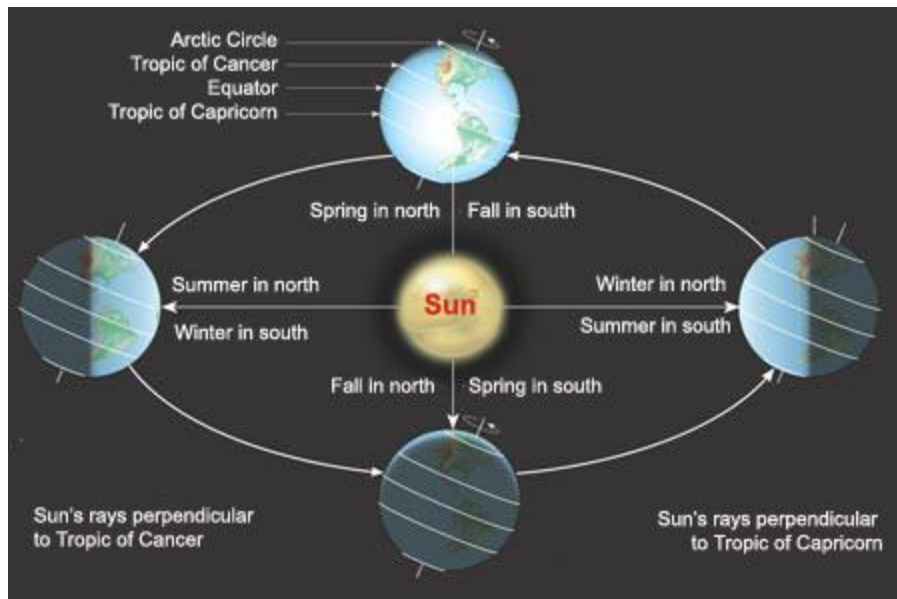

The following from: <http://www.sabbathcovenant.com/>

<http://www.revolvermaps.com/?target=enlarge&i=0settggap22&color=ff0000&m=0&ref=null>

Subdivisions

United States: 731,179 Visits

up

No.	Subdivision	Last Visit	Percent & Number of Visits
1	California	Sun May 1, 2016 03:46:03	14.08% 102,961
2	-	Sun May 1, 2016 03:37:29	10.63% 77,699
3	New York	Sun May 1, 2016 03:10:12	8.74% 63,892
4	Texas	Sun May 1, 2016 03:30:10	6.69% 48,886
5	Florida	Sun May 1, 2016 03:36:56	6.07% 44,398
6	Virginia	Sun May 1, 2016 02:15:21	3.41% 24,952
7	Pennsylvania	Sun May 1, 2016 03:45:22	3.29% 24,040
8	Georgia	Sun May 1, 2016 01:12:33	3.20% 23,388
9	Ohio	Sun May 1, 2016 00:49:03	2.78% 20,363

☑ ==

135 Recent Pageviews:

- 03:46:03
  Japan
  Tokyo, Tokyo
- 03:46:03
  United States
  Los Angeles, California
- 03:46:02 | IPv6
  Germany
  Herne, Nordrhein-Westfalen
- 03:46:01
  Spain
  Leganés, Comunidad de Madrid
- 03:45:57
  Europe
- 03:45:56
  France
  Cessenon-sur-Orb, Languedoc-Roussillon
- 03:45:55
  Japan
  Tokyo, Tokyo
- 03:45:50
  Spain
  Leganés, Comunidad de Madrid
- 03:45:47
  United States
  Los Angeles, California
- 03:45:42
  Japan